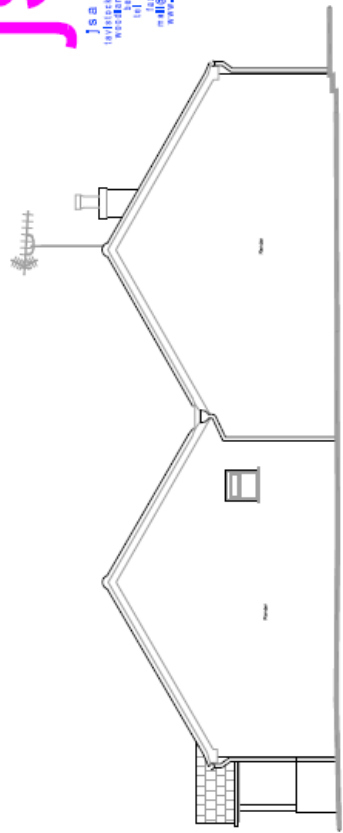

Site Location

Key

	New Glazing
	New Roof
	Existing Roof

Jsa

jsa architects
 11000 150th Street, Suite 100
 Richmond, BC V6V 2G7
 Canada
 Tel: 604.273.8282
 Fax: 604.273.8283
 www.jsaarchitects.com

East Elevation

West Elevation

Front Elevation

Rear Elevation

Front Elevation

East Elevation

Rear Elevation

West Elevation

- Key
- New Cladding
 - New Roof
 - New Rendered Wall