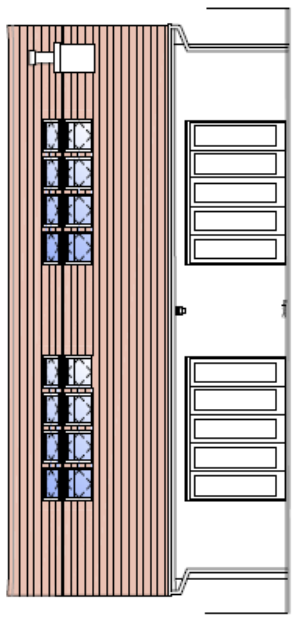

Site Location

Key

	New Glazing
	New Roof
	Existing Roof

Jsa

jsa architects
 11000 150th Street, Suite 100
 Richmond, BC V6V 2G7
 Canada
 Tel: 604.273.8282
 Fax: 604.273.8283
 www.jsaarchitects.com

East Elevation

West Elevation

Front Elevation

Rear Elevation

Front Elevation

East Elevation

Rear Elevation

West Elevation

- Key
- New Cladding
 - New Roof
 - New Rendered Wall