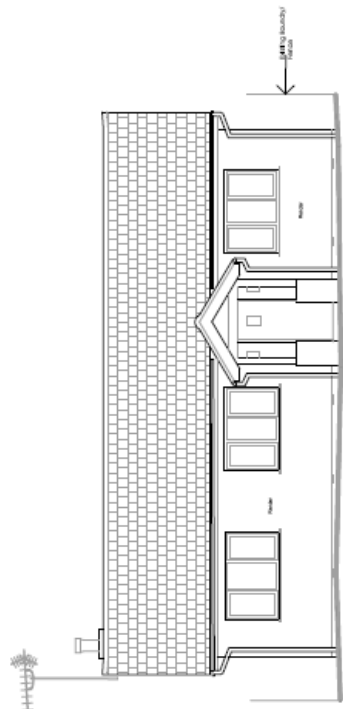

Site Location

Key

	New Glazing
	New Roof
	Existing Roof

Jsa

jsa architects
 11000 150th Street, Suite 100
 Richmond, BC V6V 2G7
 Canada
 Tel: 604.273.8282
 Fax: 604.273.8283
 www.jsaarchitects.com

East Elevation

West Elevation

Front Elevation

Rear Elevation

Front Elevation

East Elevation

Rear Elevation

West Elevation

- Key
- New Cladding
 - New Roof
 - New Rendered Wall