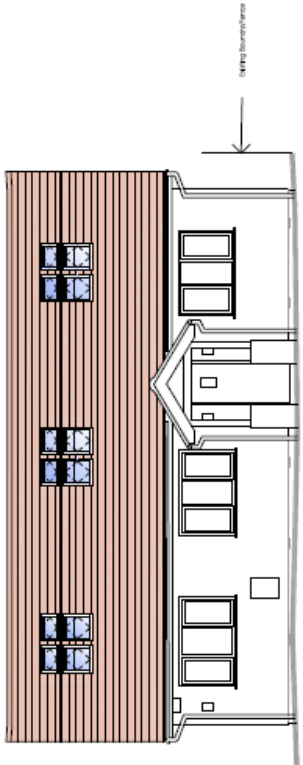

Site Location

Key

	New Glazing
	New Roof
	Existing Roof

Jsa

jsa architects
 11000 150th Street, Suite 100
 Richmond, BC V6V 2G7
 Canada
 Tel: 604.273.8282
 Fax: 604.273.8283
 www.jsaarchitects.com

East Elevation

West Elevation

Front Elevation

Rear Elevation

Front Elevation

East Elevation

Rear Elevation

West Elevation

- Key
- New Cladding
 - New Roof
 - New Rendered Wall