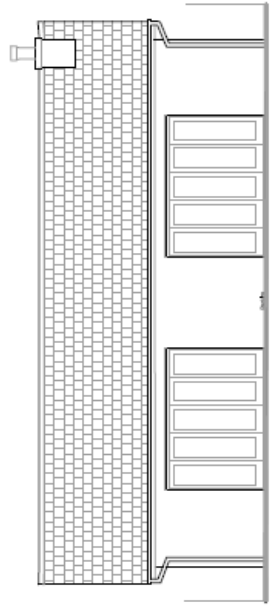

Site Location

Key

	New Glazing
	New Roof
	Existing Roof

Jsa

jsa architects
 11000 150th Street, Suite 100
 Richmond, BC V6V 2G7
 Canada
 Tel: 604.273.8282
 Fax: 604.273.8283
 www.jsaarchitects.com

East Elevation

West Elevation

Front Elevation

Rear Elevation

Front Elevation

East Elevation

Rear Elevation

West Elevation

- Key
- New Cladding
 - New Roof
 - New Rendered Wall