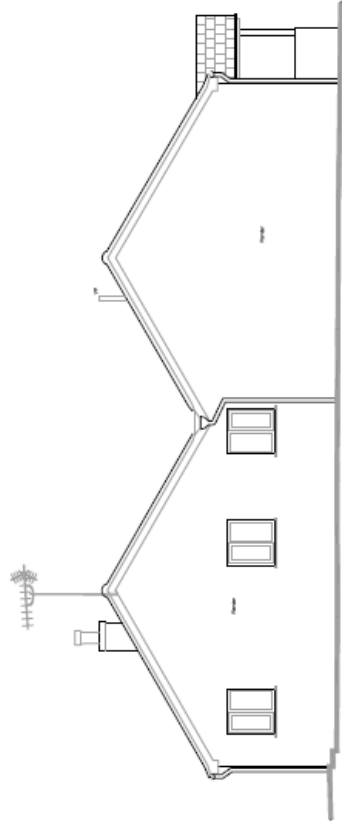

Site Location

Key

	New Glazing
	New Roof
	Existing Roof

Jsa

jsa architects
 11000 150th Street, Suite 100
 Richmond, BC V6V 2G7
 Canada
 Tel: 604.273.8282
 Fax: 604.273.8283
 www.jsaarchitects.com

East Elevation

West Elevation

Front Elevation

Rear Elevation

Front Elevation

East Elevation

Rear Elevation

West Elevation

- Key
- New Cladding
 - New Roof
 - New Rendered Wall