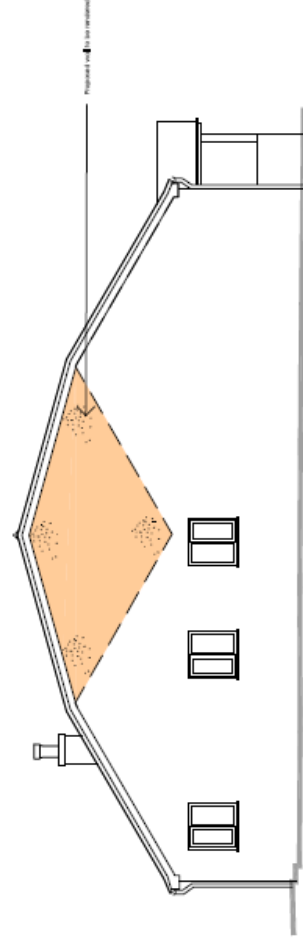

Site Location

Key

	New Glazing
	New Roof
	Existing Roof

Jsa

jsa architects
 11000 150th Street, Suite 100
 Richmond, BC V6V 2G7
 Canada
 Tel: 604.273.8282
 Fax: 604.273.8283
 www.jsaarchitects.com

East Elevation

West Elevation

Front Elevation

Rear Elevation

Front Elevation

East Elevation

Rear Elevation

West Elevation

- Key
- New Cladding
 - New Roof
 - New Rendered Wall